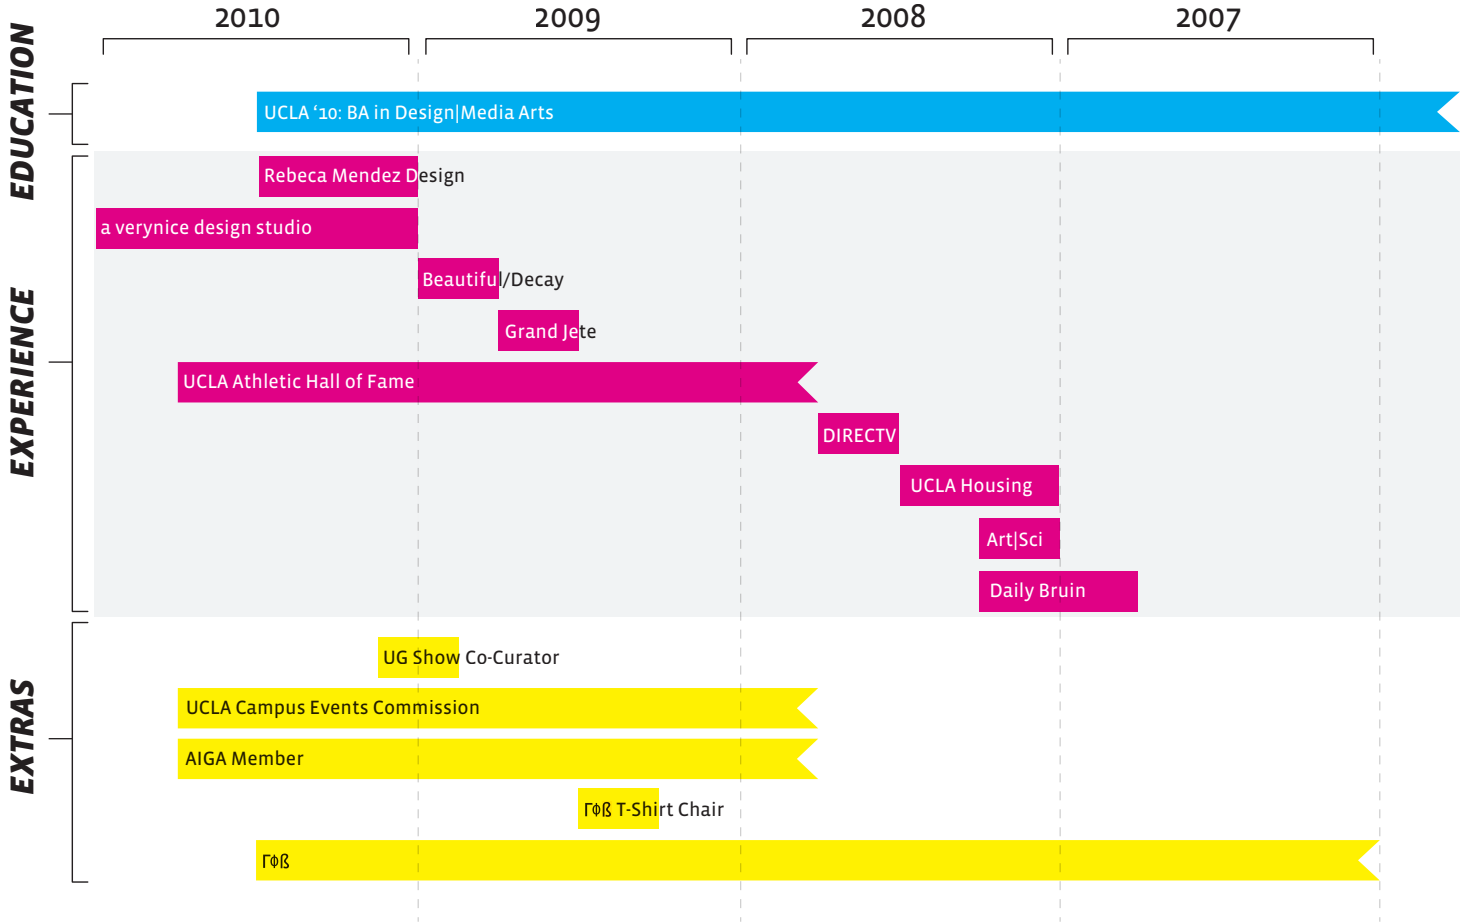

KATE SLOVIN

409 Oaklawn Ave. South Pasadena, CA 91030
818.399.4849 | kate.slovin@gmail.com | kateslovin.com

1yr
6mos
3mos

TIMELINE:

STATS:

EXPERTISE:

PROGRAM KNOWLEDGE:

RELATED COURSEWORK:

- Visual Communication
- Dynamic Typography
- Environmental Communication
- Digital Photography
- Design for Video
- 3D Modeling
- Design for Sound
- Network Media
- Typography
- Interactivity
- Drawing
- Color Theory